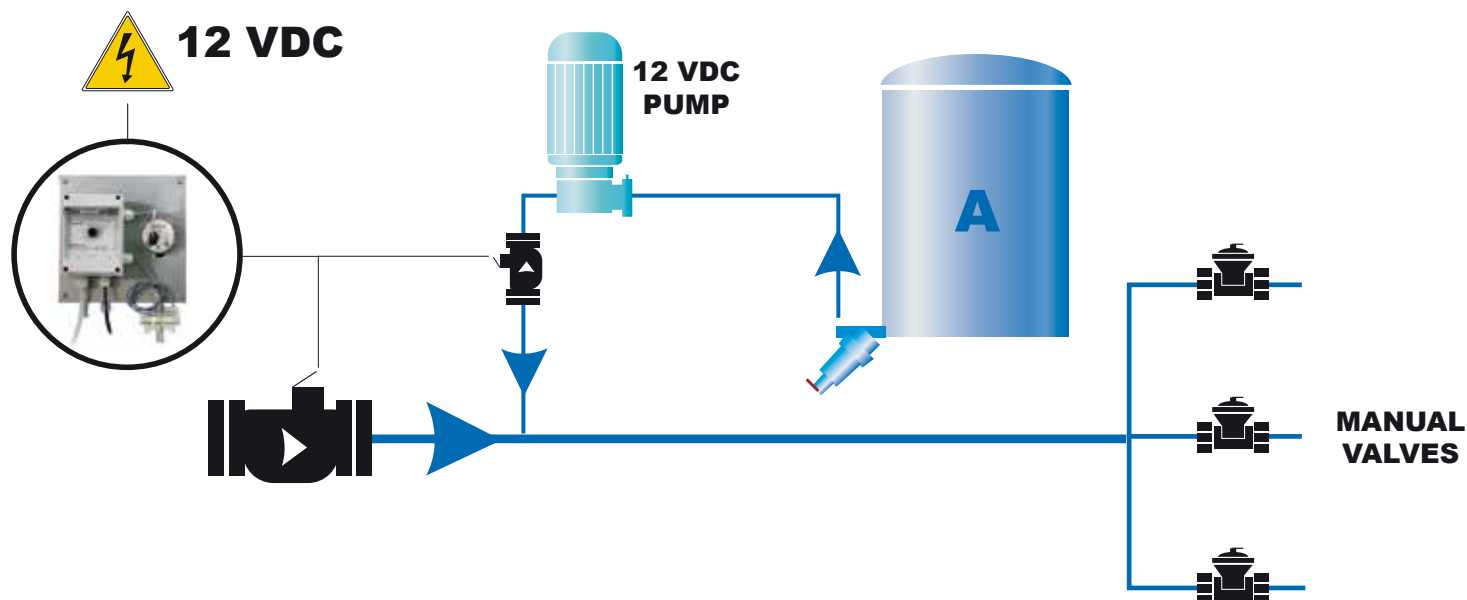

irritec

FERTICLICK

12 VDC proportional automatic metering system

irritec

don't wait for rain™

Irritec S.p.A.

Via Gambitta Conforto, C.da S. Lucia SNC
98071 Capo d'Orlando (Me) - Italy
Tel. +39 0941922111 - Fax +39 0941958807
www.irritec.com - irritec@irritec.com